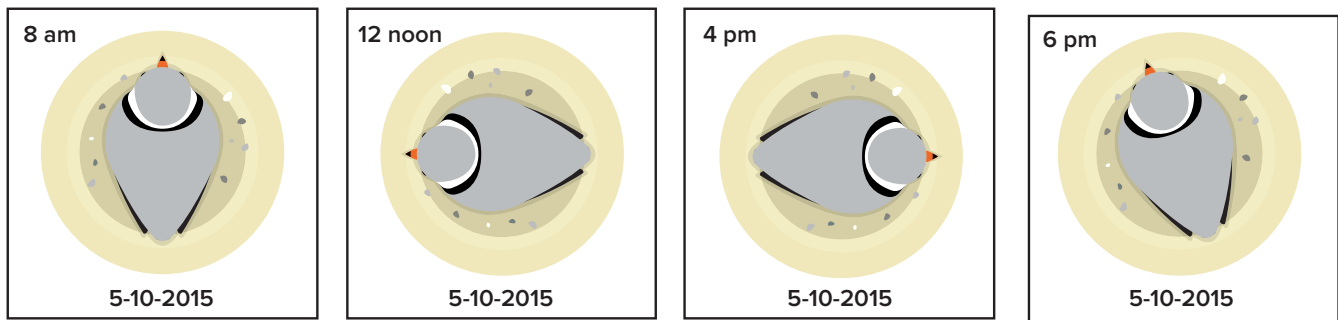

Activity - Bird as Wind Vane

N

W

E

S

Platte Basin Timelapse Project

Bird Vane Bingo Call Outs

South	East	West	South
South	East	West	East
East	Southeast	Southeast	Southeast
Southeast	Southeast	Southwest	Southwest

The cardinal directions on the card indicate where the wind is blowing from, which is opposite of the direction of the bird's head

A few birds are NOT exactly southwest or southeast, but more south by southeast. This can be a learning opportunity to discuss accuracy, personal interpretation and standardizing units or methods of collecting data.