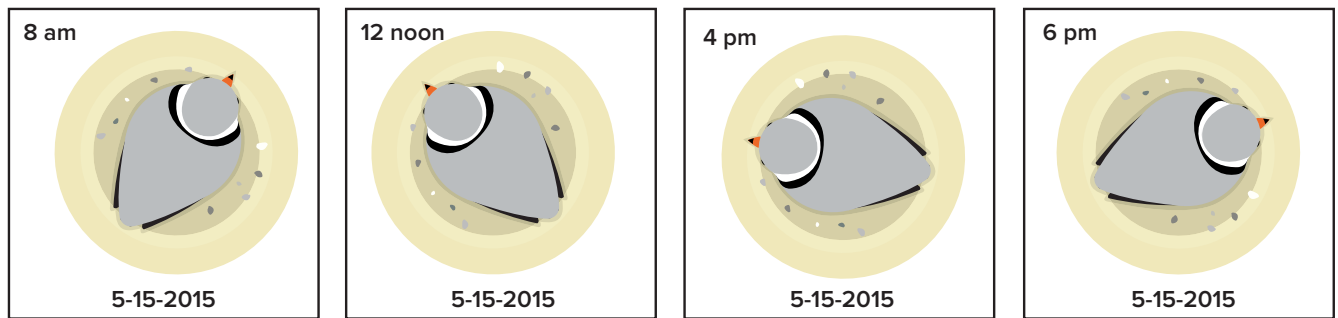

Activity - Bird as Wind Vane

N

W

E

S

Platte Basin Timelapse Project

Bird Vane Bingo Call Outs

South	East	West	South
South	East	West	East
East	Southeast	Southeast	Southeast
Southeast	Southeast	Southwest	Southwest

The cardinal directions on the card indicate where the wind is blowing from, which is opposite of the direction of the bird's head

A few birds are NOT exactly southwest or southeast, but more south by southeast. This can be a learning opportunity to discuss accuracy, personal interpretation and standardizing units or methods of collecting data.