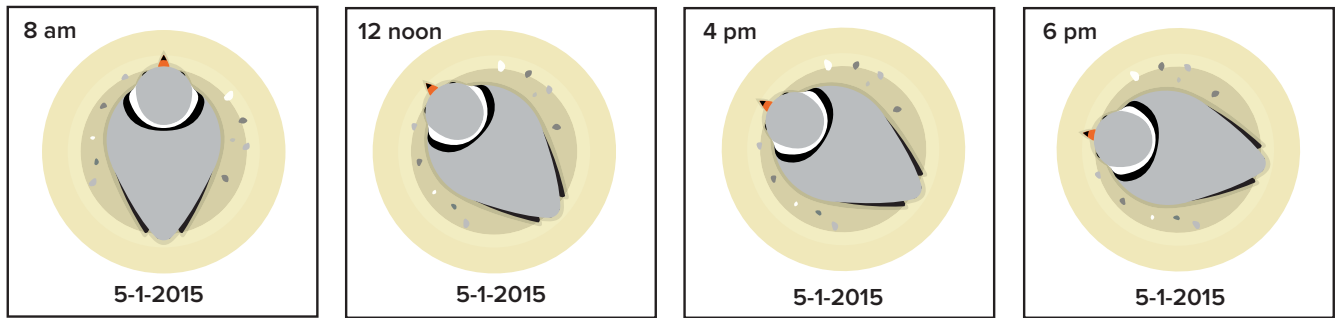

Activity - Bird as Wind Vane

N

W

E

S

Platte Basin Timelapse Project

Bird Vane Bingo Call Outs

South	East	West	South
South	East	West	East
East	Southeast	Southeast	Southeast
Southeast	Southeast	Southwest	Southwest

The cardinal directions on the card indicate where the wind is blowing from, which is opposite of the direction of the bird's head

A few birds are NOT exactly southwest or southeast, but more south by southeast. This can be a learning opportunity to discuss accuracy, personal interpretation and standardizing units or methods of collecting data.