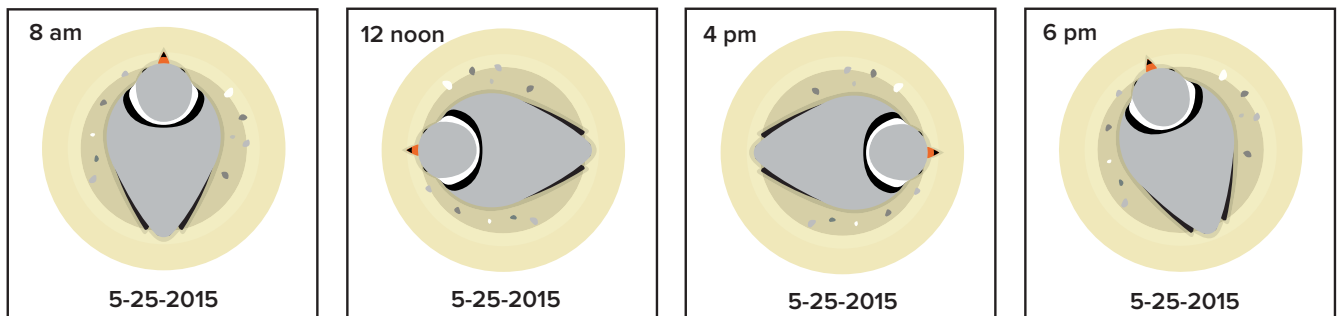

Activity - Bird as Wind Vane

N

W

E

S

Platte Basin Timelapse Project

Bird Vane Bingo Call Outs

South	East	West	South
South	East	West	East
East	Southeast	Southeast	Southeast
Southeast	Southeast	Southwest	Southwest

The cardinal directions on the card indicate where the wind is blowing from, which is opposite of the direction of the bird's head

A few birds are NOT exactly southwest or southeast, but more south by southeast. This can be a learning opportunity to discuss accuracy, personal interpretation and standardizing units or methods of collecting data.